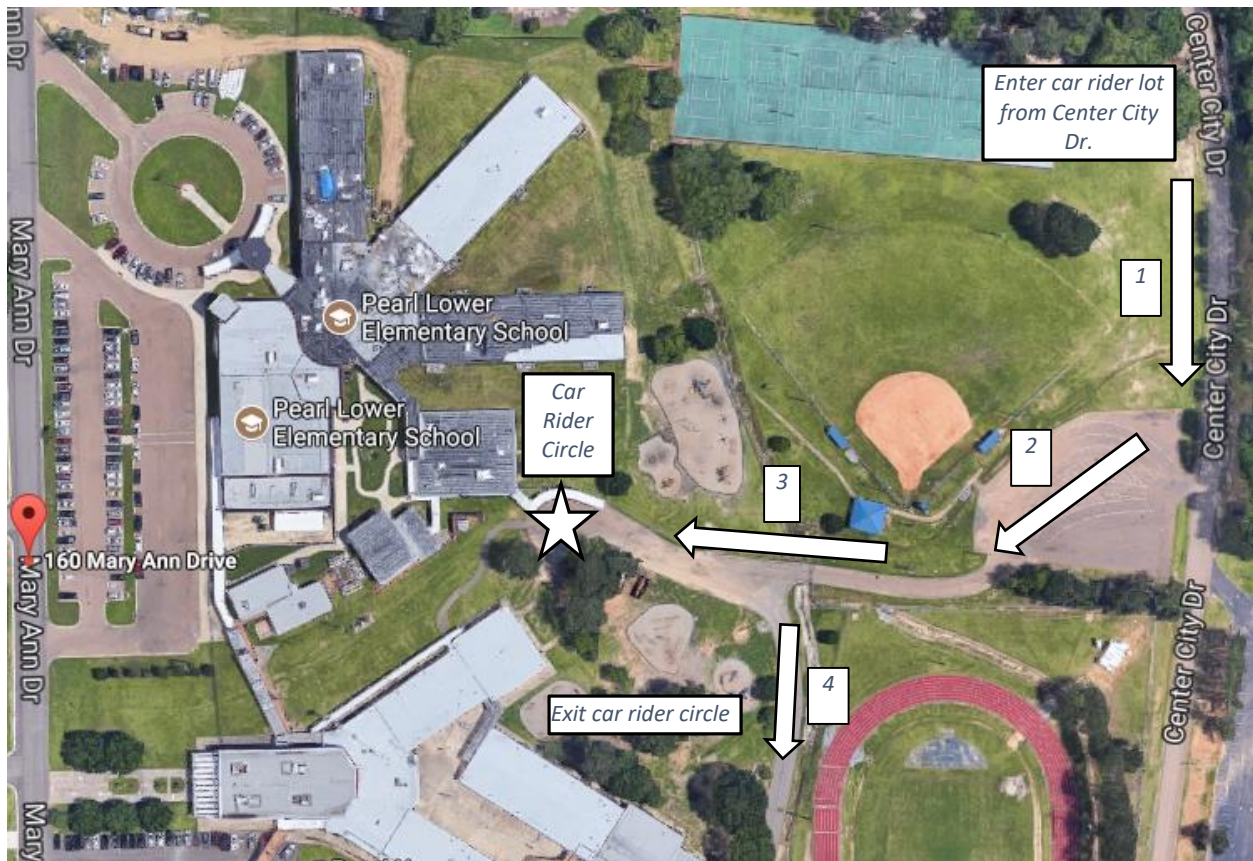

Car Rider Map

Pearl Lower Elementary

(aerial map of PLE)

- Enter the car rider lot from Center City Drive, off of Highway 80.
- There will be a crossing guard in the lot lining up cars and directing traffic.
- Please be patient during the first few weeks of school. The line will run slower at first, because the children aren't sure what to do. We want to keep all of our students safe in this line.